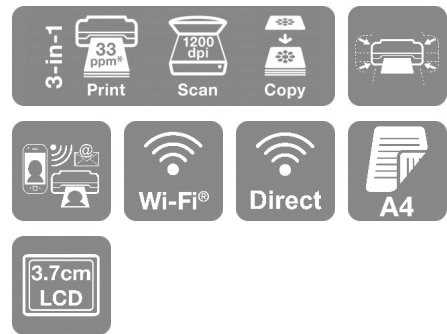

Expression Home XP-3200

DATASHEET / BROCHURE

Save money, space and time with this compact multifunction printer with individual inks, mobile printing and A4 double-sided printing.

When you're looking for an affordable, stylish and easy-to-use printer, the XP-3200 is sure to tick all the boxes. It's also compact, produces clear and vibrant prints and is capable of mobile printing with Wi-Fi, Wi-Fi Direct, Apple AirPrint² and a range of compatible Epson apps¹.

Sleek and stylish

This affordable model efficiently uses your space combining print, scan and copying facilities in one unit.

Easy to use

With a range of essential and easy to use features, the XP-3200 is flexible with Wi-Fi for printing and scanning wirelessly and Wi-Fi Direct for printing without a wireless network. Its 3.7cm LCD screen makes it easy to copy and print without a computer and double-sided printing reduces paper usage.