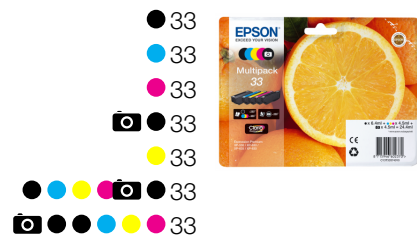

Expression Premium XP-900

WHAT'S IN THE BOX

- Power cable
- Setup guide
- Software (CD)
- Warranty document
- Individual Ink Cartridges
- Main unit

INK CARTRIDGE COMPATIBILITY

INK YIELD DATA

33XL	Oranges 33XL	Oranges 33
	530 pages*	250 pages*
	400 photos*	200 photos*
	650 pages*	300 pages*