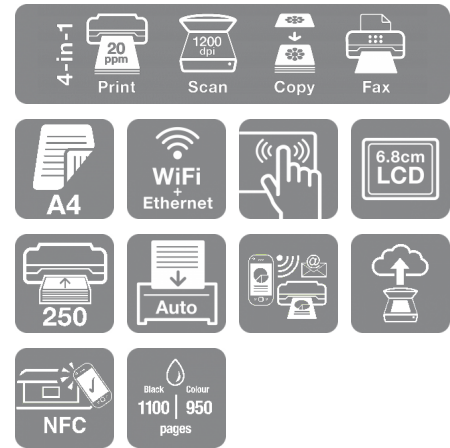

WorkForce Pro WF-3720DWF

DATASHEET

Space-saving and affordable 4-in-1 for business-quality printing with Wi-Fi, Wi-Fi Direct and fast double-sided printing

Looking for a space-saving, cost-effective, yet advanced printer? The WF-3720DWF is a great choice for home offices or small businesses. It packs in lots of features including fast double-sided printing, a high-capacity paper tray and a 6.8cm touchscreen. It's easy to use too with NFC¹, Wi-Fi, Wi-Fi Direct and Epson's free mobile printing apps².

Style and substance

With its modern design, the compact WF-3720DWF is a great fit for the home or office. Its stylish and sleek design is complemented by a 6.8cm touchscreen.

Business quality

Even at high speeds, this 4-in-1 printer produces top quality, laser-like prints thanks to Epson's most advanced printhead technology, PrecisionCore. The WF-3720DWF is designed for business with double-sided printing, a 35 page automatic document feeder and 250 sheet paper tray. It also supports advanced Scan-to functions including Scan-to: Email, Cloud, FTP and Network.

Low running costs

Achieve professional, crisp and clear business documents that are water, smudge and highlighter resistant, with Epson's DURABrite Ultra Ink. Offering great value, the inks are supplied individually, so you only ever have to replace the colour used. Plus, with XL cartridges you can print up to three times more pages³ - that equates to 1,100 black and 950 colour pages⁴.

KEY FEATURES

- **Print, scan, copy and fax**
4-in-1 with fast duplex printing
- **Fast business-quality printing**
20ppm in black 10ppm in colour⁵
- **Connectivity**
Wi-Fi, Wi-Fi Direct, NFC¹ and Ethernet
- **Front paper tray**
250-sheet capacity
- **Epson's free mobile printing apps²**
Freedom to print and scan anywhere²